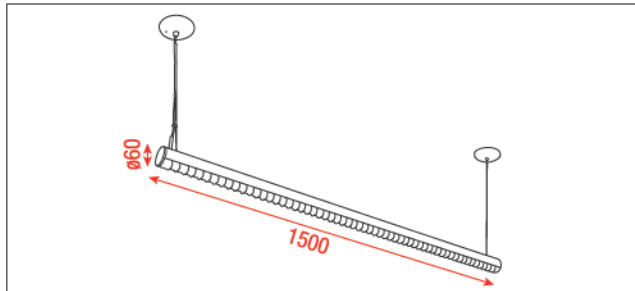

Kansas-135L

1 x T5 35W HE (High Energy) with PMMA lamp shade

1. Pre-wired cable suspended luminary
   - Included built-in OSRAM ballast
   - Frame: Aluminium silver-grey powder paint RAL-9006
   - Lamp shade: PMMA Direct down light
2. Included:
3. 2 x 2 m stainless steel cables
   - 1 x 2 m power cable
   - 2 connection clips
   - 2 ceiling canopies

A0121135 Kansas-154L

1 x T5 54W HE HO (High Output) with Louvre lamp shade

1. Pre-wired cable suspended luminary
   - Included built-in OSRAM ballast
   - Frame: Aluminium silver-grey powder paint RAL-9006
   - Lamp shade: Louvre Direct down light
2. Included:
3. 2 x 2 m stainless steel cables
   - 1 x 2 m power cable
   - 2 connection clips
   - 2 ceiling canopies

A0121154