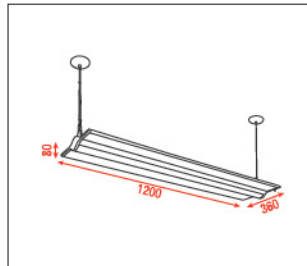

Orlando-354

3 x T5 54W HO (High Output)

- Pre-wired cable suspended luminary
- Included built-in OSRAM ballast
- Frame: Aluminium silver-grey powder paint RAL-9006
- Lamp shade: PMMA Direct and indirect light

Included:

- 2 x 2 m stainless steel cables
- 1 x 2 m power cable
- 2 connection clips
- 2 ceiling canopies

A0121354 Orlando-335

3 x T5 35W HE (High Efficiency)

- Pre-wired cable suspended luminary
- Included built-in OSRAM ballast
- Frame: Aluminium silver-grey powder paint RAL-9006
- Lamp shade: PMMA Direct and indirect light

Included:

- 2 x 2 m stainless steel cables
- 1 x 2 m power cable
- 2 connection clips
- 2 ceiling canopies

A0121335