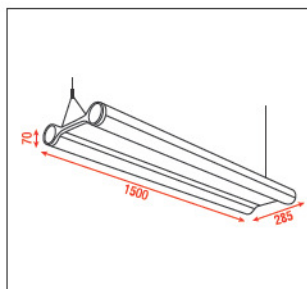

Office-lights

Pendant

Phoenix-254

2 x T5 54W HO (High Output)

- Pre-wired cable suspended luminary
- Included built-in OSRAM ballast
- Frame: Aluminium silver-grey powder paint RAL-9006
- Lamp shade: PMMA Direct and indirect light

1. Included:
2. 2 x 2 m stainless steel cables
   - 1 x 2 m power cable
   - 2 connection clips
   - 2 ceiling canopies

A0121254 Phoenix-235

2 x T5 35W HE (High Energy)

- Pre-wired cable suspended luminary
- Included built-in OSRAM ballast
- Frame: Aluminium silver-grey powder paint RAL-9006
- Lamp shade: PMMA Direct and indirect light

1. Included:
2. 2 x 2 m stainless steel cables
   - 1 x 2 m power cable
   - 2 connection clips
   - 2 ceiling canopies

A0121235