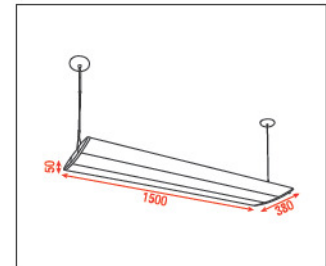

Included:

- 2x 2 m stainless steel cables
- 1x 2 m power cable
- 2 connection clips
- 2 ceiling canopies

A0120254 Oregon-235

2 x T5 35W HE (High Efficiency)

- Pre-wired cable suspended luminary
- Included built-in OSRAM ballast
- Frame: Aluminium silver-grey powder paint RAL-9006
- Lamp shade: PMMA Direct and indirect light

Included:

- 2x 2 m stainless steel cables
- 1x 2 m power cable
- 2 connection clips
- 2 ceiling canopies

A0120235

Mounting frame for Oregon for continuous rows

A0120230

Orlando-354

3 x T5 54W HO (High Output)