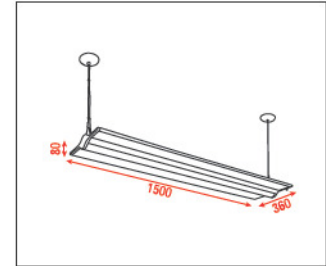

Orlando-354

3 x T5 54W HO (High Output)

- Pre-wired cable suspended luminary
- Included built-in OSRAM ballast
- Frame: Aluminium silver-grey powder paint RAL-9006
- Lamp shade: PMMA Direct and indirect light

Included:

- 2 x 2 m stainless steel cables
- 1 x 2 m power cable
- 2 connection clips
- 2 ceiling canopies

A0121354 Orlando-335

3 x T5 35W HE (High Efficiency)

- Pre-wired cable suspended luminary
- Included built-in OSRAM ballast
- Frame: Aluminium silver-grey powder paint RAL-9006
- Lamp shade: PMMA Direct and indirect light

Included:

- 2 x 2 m stainless steel cables
- 1 x 2 m power cable
- 2 connection clips
- 2 ceiling canopies

A0121335