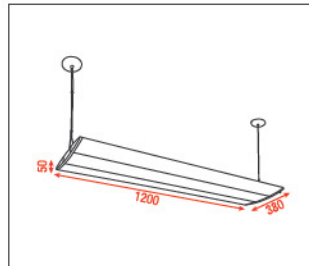

Included:

- 2x 2 m stainless steel cables
- 1x 2 m power cable
- 2 connection clips
- 2 ceiling canopies

A0120254 Oregon-235

2 x T5 35W HE (High Efficiency)

- Pre-wired cable suspended luminary
- Included built-in OSRAM ballast
- Frame: Aluminium silver-grey powder paint RAL-9006
- Lamp shade: PMMA Direct and indirect light

Included:

- 2x 2 m stainless steel cables
- 1x 2 m power cable
- 2 connection clips
- 2 ceiling canopies

A0120235

Mounting frame for Oregon for continuous rows

A0120230

Orlando-354

3 x T5 54W HO (High Output)