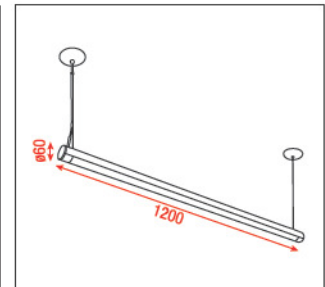

Office-lights

Pendant

Kansas-135

1 x T5 35W HE (High Energy) with PMMA lamp shade

1. Pre-wired cable suspended luminary
   - Included built-in OSRAM ballast
   - Frame: Aluminium silver-grey powder paint RAL-9006
   - Lamp shade: PMMA Direct down light
2. Included:
3. 2 x 2 m stainless steel cables
   - 1 x 2 m power cable
   - 2 connection clips
   - 2 ceiling canopies

A0120135 Kansas-154

1 x T5 54W HO (High Output) with PMMA lamp shade

1. Pre-wired cable suspended luminary
   - Included built-in OSRAM ballast
   - Frame: Aluminium silver-grey powder paint RAL-9006
   - Lamp shade: PMMA Direct down light
2. Included:
3. 2 x 2 m stainless steel cables
   - 1 x 2 m power cable
   - 2 connection clips
   - 2 ceiling canopies

A0120154