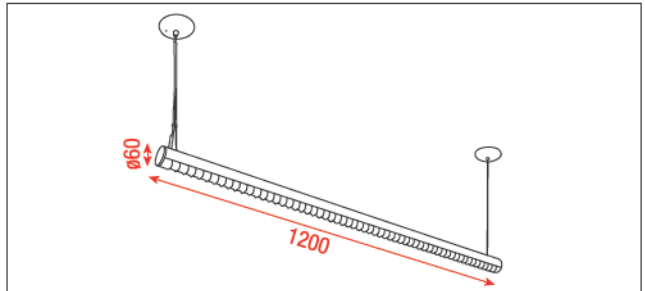

Kansas-135L

1 x T5 35W HE (High Energy) with PMMA lamp shade

1. Pre-wired cable suspended luminary
   - Included built-in OSRAM ballast
   - Frame: Aluminium silver-grey powder paint RAL-9006
   - Lamp shade: PMMA Direct down light
2. Included:
3. 2 x 2 m stainless steel cables
   - 1 x 2 m power cable
   - 2 connection clips
   - 2 ceiling canopies

A0121135 Kansas-154L

1 x T5 54W HE HO (High Output) with Louvre lamp shade

1. Pre-wired cable suspended luminary
   - Included built-in OSRAM ballast
   - Frame: Aluminium silver-grey powder paint RAL-9006
   - Lamp shade: Louvre Direct down light
2. Included:
3. 2 x 2 m stainless steel cables
   - 1 x 2 m power cable
   - 2 connection clips
   - 2 ceiling canopies

A0121154