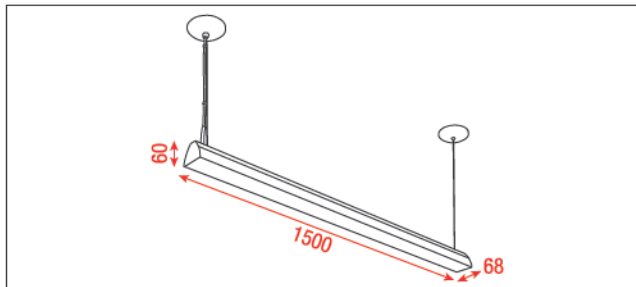

Office-lights

Pendant

Kansas-135

1 x T5 35W HE (High Energy) with PMMA lamp shade

1. Pre-wired cable suspended luminary
   - Included built-in OSRAM ballast
   - Frame: Aluminium silver-grey powder paint RAL-9006
   - Lamp shade: PMMA Direct down light
2. Included:
3. 2 x 2 m stainless steel cables
   - 1 x 2 m power cable
   - 2 connection clips
   - 2 ceiling canopies

A0120135 Kansas-154

1 x T5 54W HO (High Output) with PMMA lamp shade

1. Pre-wired cable suspended luminary
   - Included built-in OSRAM ballast
   - Frame: Aluminium silver-grey powder paint RAL-9006
   - Lamp shade: PMMA Direct down light
2. Included:
3. 2 x 2 m stainless steel cables
   - 1 x 2 m power cable
   - 2 connection clips
   - 2 ceiling canopies

A0120154