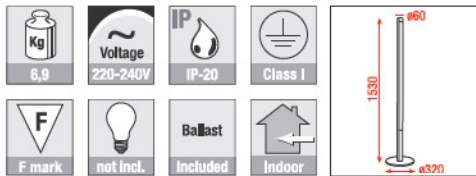

A0121154

Memphis-128ST

1 x T5 28W HE (High Energy)

- Pre-wired indoor Land luminary
- Included built-in OSRAM ballast
- Frame: Aluminium silver-grey powder paint RAL-9006
- Lamp shade: PMMA
- IP-20

A0420128 Tucson-135ST