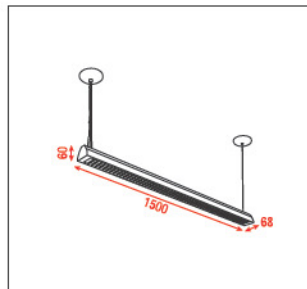

Tulsa-135

1 x T5 35W HE (High Energy) with PMMA lamp shade

1. Pre-wired cable suspended luminary
   - Included built-in OSRAM ballast
   - Frame: Aluminium silver-grey powder paint RAL-9006
   - Lamp shade: PMMA Direct down light
2. Included:
3. 2 x 2 m stainless steel cables
   - 1 x 2 m power cable
   - 2 connection clips
   - 2 ceiling canopies

A0122135 Tulsa-135L

1 x T5 35W HE (High Energy) with Louvre lamp shade

1. Pre-wired cable suspended luminary
   - Included built-in OSRAM ballast
   - Frame: Aluminium silver-grey powder paint RAL-9006
   - Lamp shade: Louvre Direct down light
2. Included:
3. 2 x 2 m stainless steel cables
   - 1 x 2 m power cable
   - 2 connection clips
   - 2 ceiling canopies

A0123135