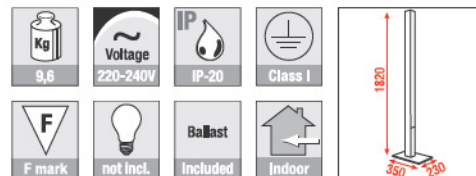

A0420128 Tucson-135ST

1 x T5 35W HE (High Energy)

- Pre-wired indoor Land luminary
- Included built-in OSRAM ballast
- Frame: Aluminium silver-grey powder paint RAL-9006
- Lamp shade: PMMA
- IP-20