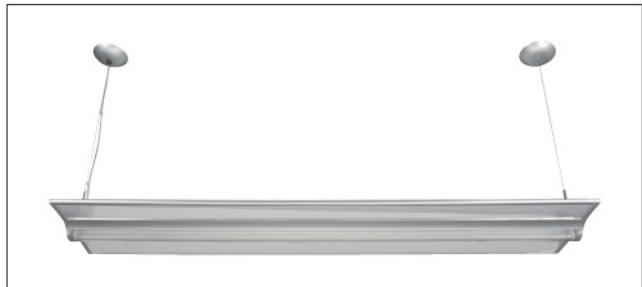

Orlando-354

3 x T5 54W HO (High Output)

- Pre-wired cable suspended luminary
- Included built-in OSRAM ballast
- Frame: Aluminium silver-grey powder paint RAL-9006
- Lamp shade: PMMA Direct and indirect light

Included:

- 2 x 2 m stainless steel cables
- 1 x 2 m power cable
- 2 connection clips
- 2 ceiling canopies

A0121354 Orlando-335

3 x T5 35W HE (High Efficiency)

- Pre-wired cable suspended luminary
- Included built-in OSRAM ballast
- Frame: Aluminium silver-grey powder paint RAL-9006
- Lamp shade: PMMA Direct and indirect light

Included:

- 2 x 2 m stainless steel cables
- 1 x 2 m power cable
- 2 connection clips
- 2 ceiling canopies

A0121335