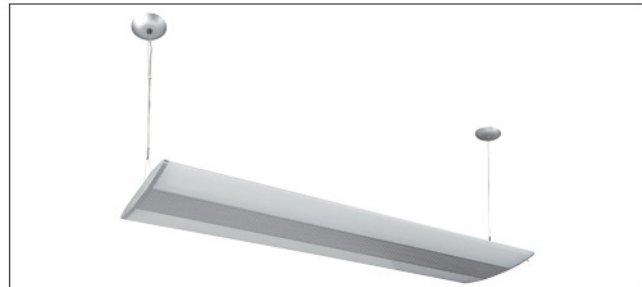

Mounting frame for Oregon for continuous rows

A0120230