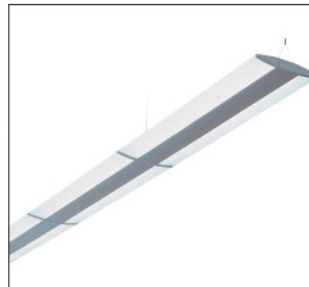

Mounting frame for Oregon for continuous rows

A0120230