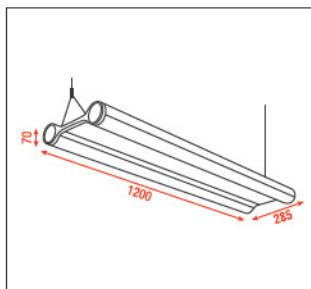

- Included:
- 2 x 2 m stainless steel cables
 - 1 x 2 m power cable
 - 2 connection clips
 - 2 ceiling canopies

A0121254 Phoenix-235

2 x T5 35W HE (High Energy)

- Pre-wired cable suspended luminary
- Included built-in OSRAM ballast
- Frame: Aluminium silver-grey powder paint RAL-9006
- Lamp shade: PMMA Direct and indirect light

- Included:
- 2 x 2 m stainless steel cables
 - 1 x 2 m power cable
 - 2 connection clips
 - 2 ceiling canopies

A0121235

Tulsa-135

1 x T5 35W HE (High Energy) with PMMA lamp shade

- Pre-wired cable suspended luminary
 - Included built-in OSRAM ballast
 - Frame: Aluminium silver-grey powder paint RAL-9006
 - Lamp shade: PMMA Direct down light
- Included:
- 2 x 2 m stainless steel cables
 - 1 x 2 m power cable
 - 2 connection clips
 - 2 ceiling canopies