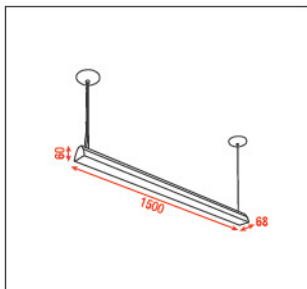

Tulsa-135

1 x T5 35W HE (High Energy) with PMMA lamp shade

1. Pre-wired cable suspended luminary
   - Included built-in OSRAM ballast
   - Frame: Aluminium silver-grey powder paint RAL-9006
   - Lamp shade: PMMA Direct down light
2. Included:
3. 2 x 2 m stainless steel cables
   - 1 x 2 m power cable
   - 2 connection clips
   - 2 ceiling canopies

A0122135 Tulsa-135L

1 x T5 35W HE (High Energy) with Louvre lamp shade

1. Pre-wired cable suspended luminary
   - Included built-in OSRAM ballast
   - Frame: Aluminium silver-grey powder paint RAL-9006
   - Lamp shade: Louvre Direct down light
2. Included:
3. 2 x 2 m stainless steel cables
   - 1 x 2 m power cable
   - 2 connection clips
   - 2 ceiling canopies

A0123135