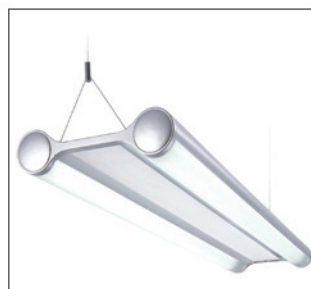

Included:

- 2x 2 m stainless steel cables
- 1x 2 m power cable
- 2 connection clips
- 2 ceiling canopies

A0120254 Oregon-235

2 x T5 35W HE (High Efficiency)

- Pre-wired cable suspended luminary
- Included built-in OSRAM ballast
- Frame: Aluminium silver-grey powder paint RAL-9006
- Lamp shade: PMMA Direct and indirect light

- Included:
- 2 x 2 m stainless steel cables
 - 1 x 2 m power cable
 - 2 connection clips
 - 2 ceiling canopies

A0121254 Phoenix-235

2 x T5 35W HE (High Energy)

- Pre-wired cable suspended luminary
- Included built-in OSRAM ballast
- Frame: Aluminium silver-grey powder paint RAL-9006
- Lamp shade: PMMA Direct and indirect light

- Included:
- 2 x 2 m stainless steel cables
 - 1 x 2 m power cable
 - 2 connection clips
 - 2 ceiling canopies

A0121235

Tulsa-135

1 x T5 35W HE (High Energy) with PMMA lamp shade

- Pre-wired cable suspended luminary
 - Included built-in OSRAM ballast
 - Frame: Aluminium silver-grey powder paint RAL-9006
 - Lamp shade: PMMA Direct down light
- Included:
- 2 x 2 m stainless steel cables
 - 1 x 2 m power cable
 - 2 connection clips
 - 2 ceiling canopies

A0122135 Tulsa-135L

1 x T5 35W HE (High Energy) with Louvre lamp shade

- Pre-wired cable suspended luminary
 - Included built-in OSRAM ballast
 - Frame: Aluminium silver-grey powder paint RAL-9006
 - Lamp shade: Louvre Direct down light
- Included:
- 2 x 2 m stainless steel cables
 - 1 x 2 m power cable
 - 2 connection clips
 - 2 ceiling canopies