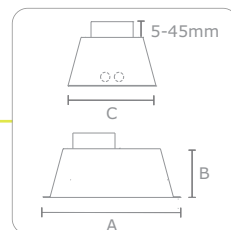

in-ground housing • grondinbouwdoos • pot d'encastrement • Einbauehäuse

code	type	A	B	C
30.66643-0000	in-ground housing	330	90	220