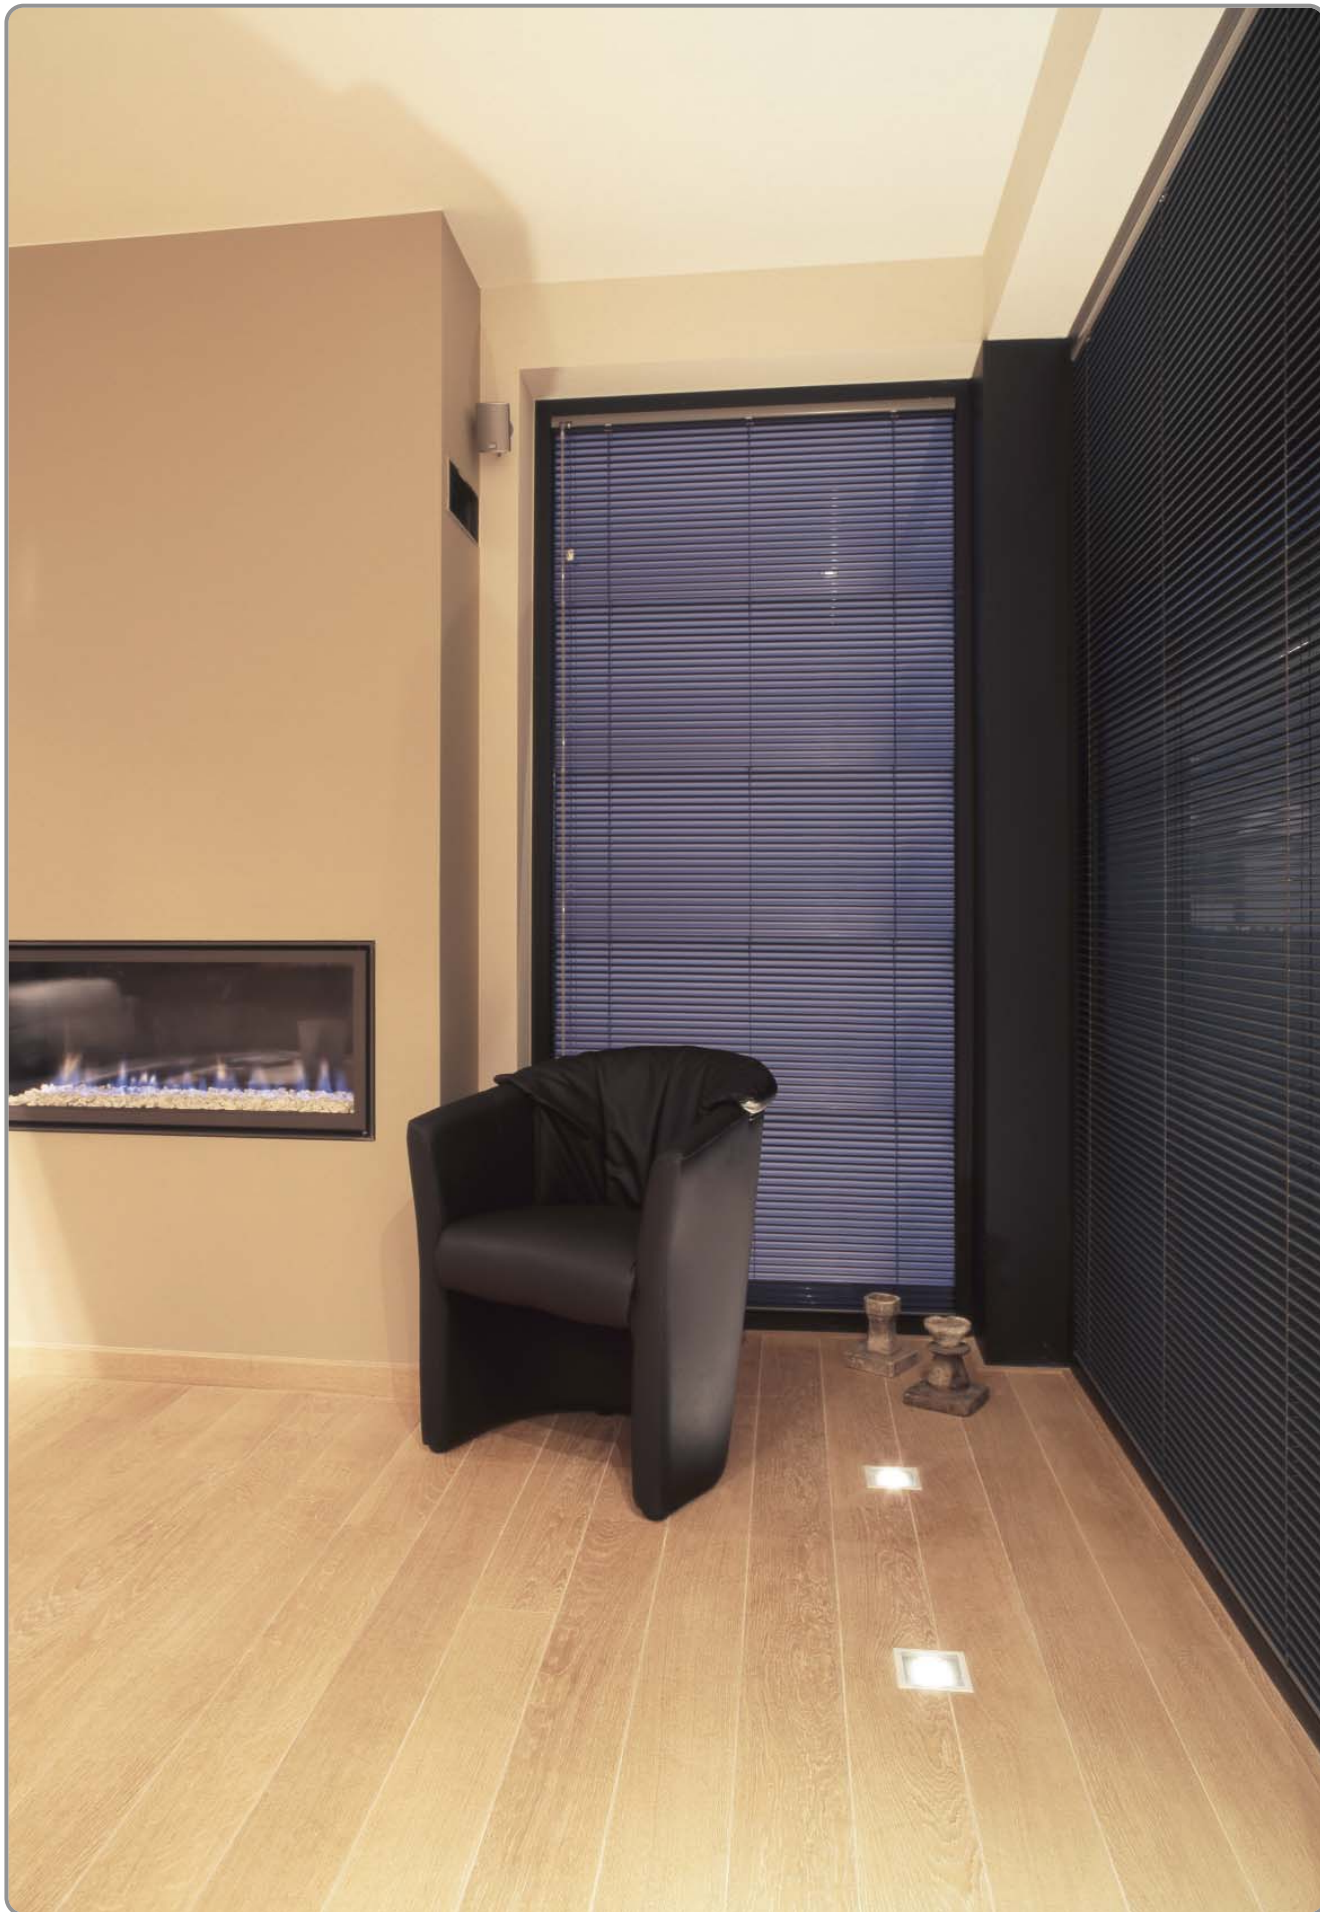

custom
made systems

pendant
fixtures

object
lighting

wall
luminaires

ceiling
luminaires

downlights

ground
recessed luminaires