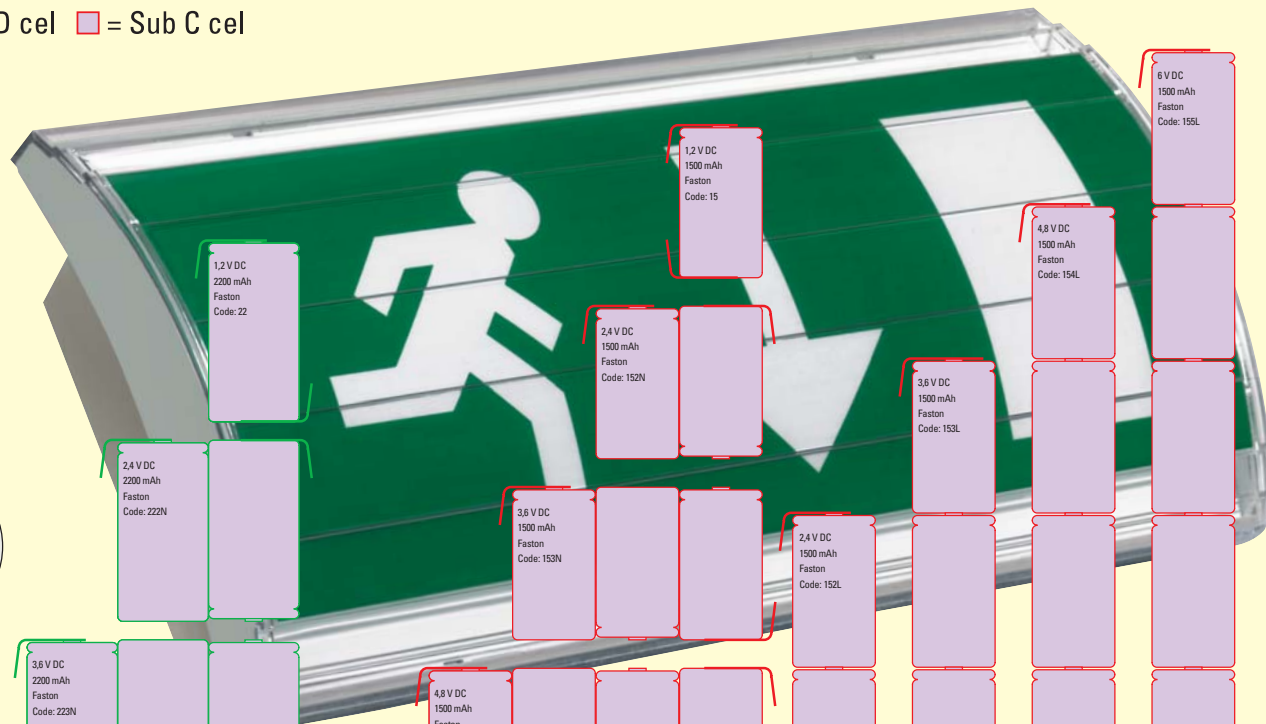

# Batterypack-index

## Ly-On High Temperature NiCd packs for emergency lighting

■ = D cel   ■ = C cel   ■ = 1/2 D cel   ■ = Sub C cel

6 V DC  
4000 mAh  
Faston  
Code: 405L

4,8 V DC  
4000 mAh  
Faston  
Code: 404L

3,6 V DC  
4000 mAh  
Faston  
Code: 403L